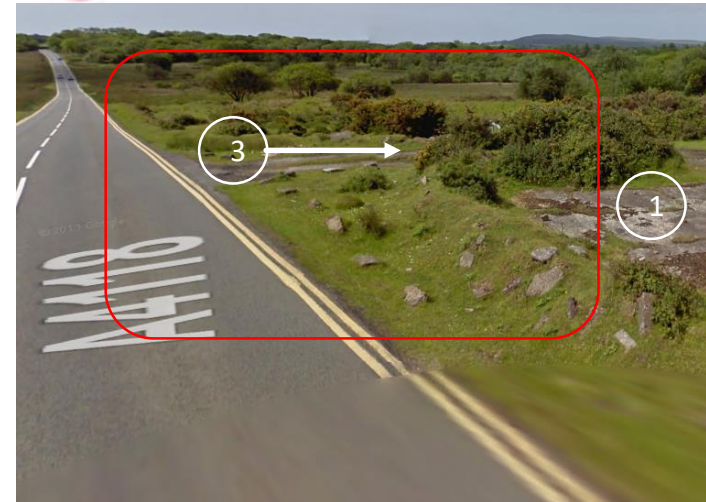

## Moorlakes Wood Scout Activity Centre

Airport Postcode for SatNav: SA2 7JU

View of turn from Swansea Direction

For events, this gate will be open.

Travel from Swansea on the A4118, through Upper Killay towards Swansea Airport. Cross the first disused runway① cross the second disused runway②. There is a turning on the right③JUST past the second runway. You will need to slow down dramatically as you approach it. You will need to travel up the old runway, turning left at the top, following the red line around the perimeter of the Airport, indicated on the map to the left. **Ensure you park in the designated parking area in the Activity Centre.**